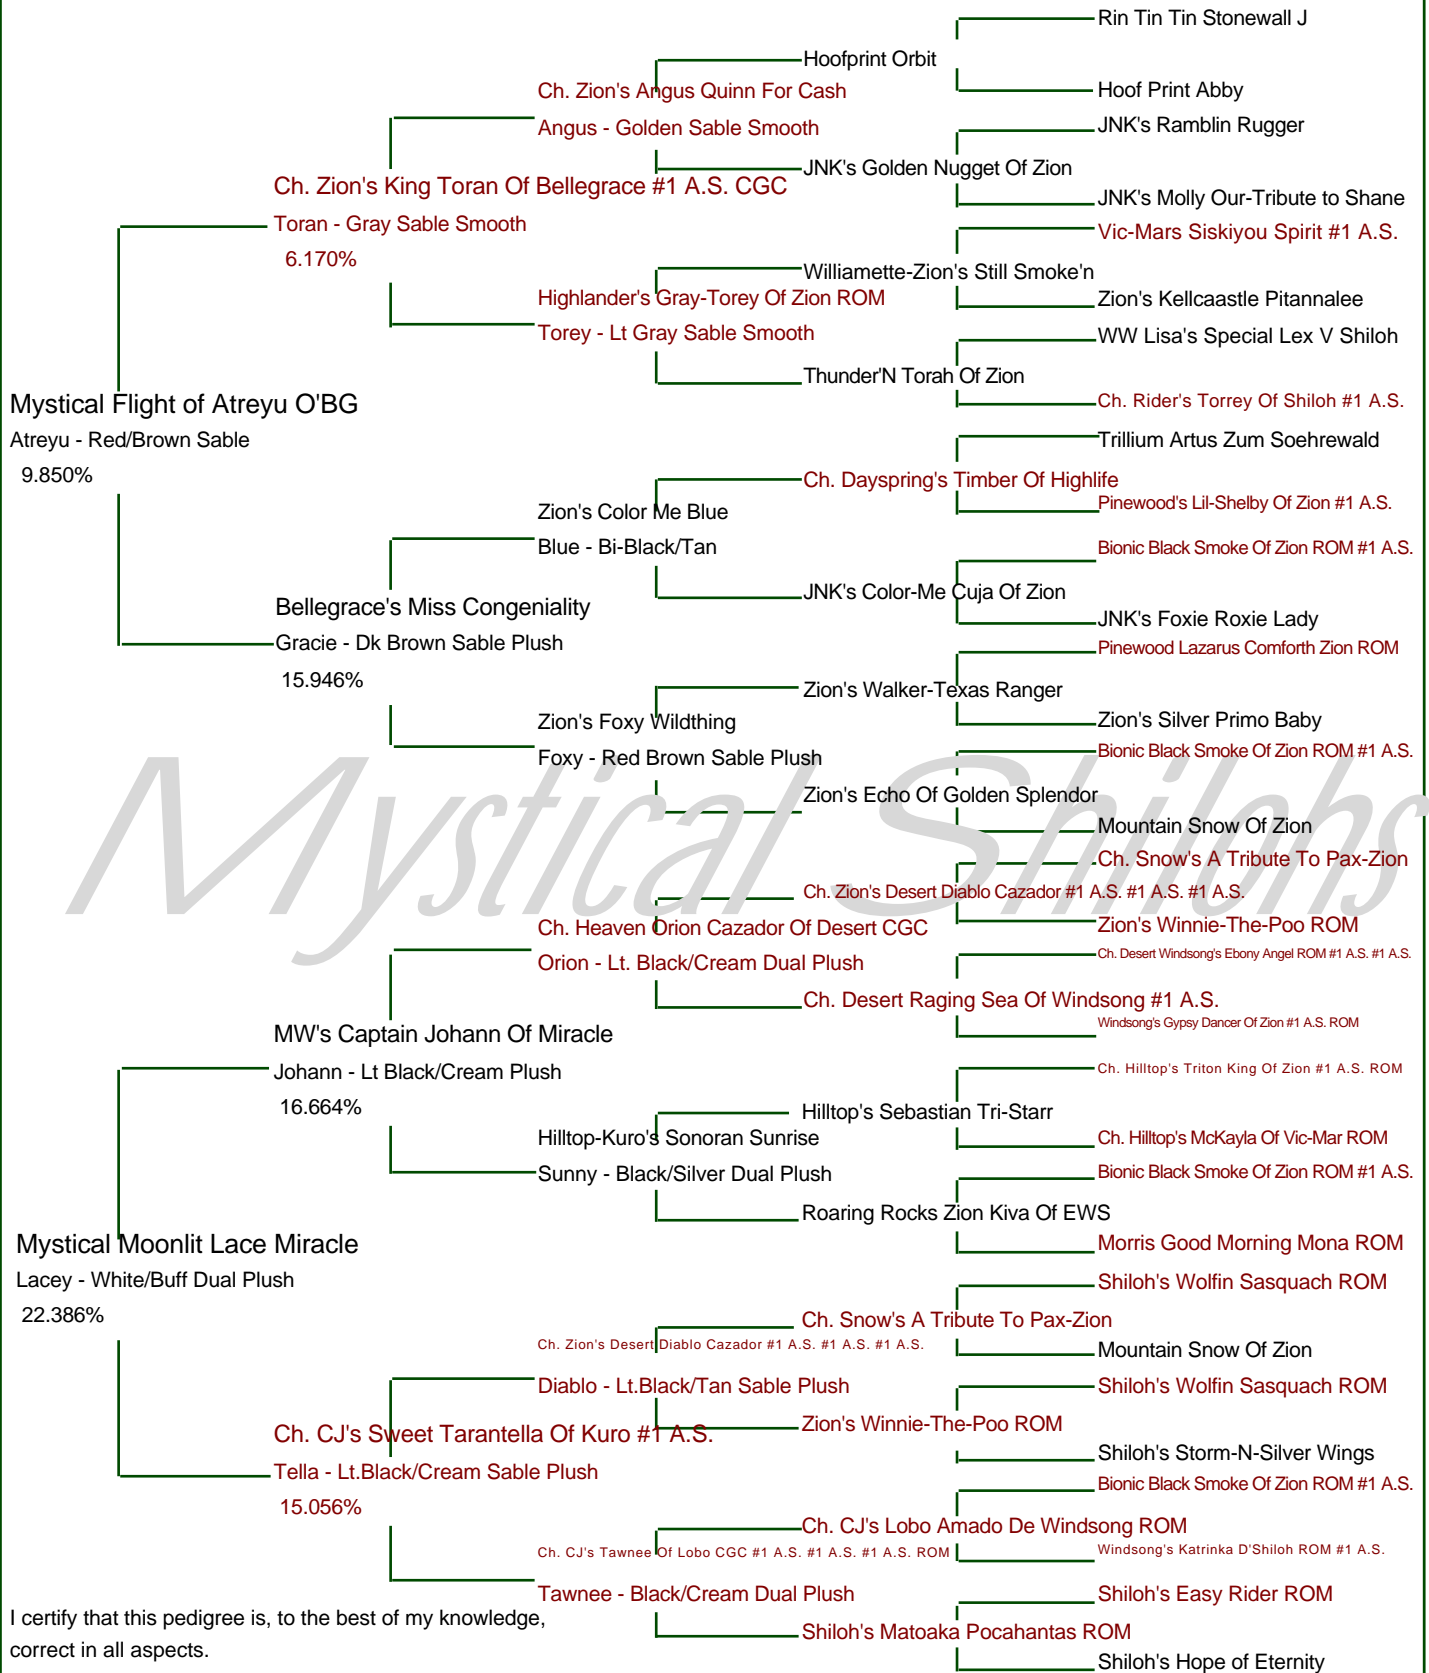

Suzanne Towns
 RR #4
 Marmora, Ontario
 613-395-3555

Pedigree For Lacey x Atreyu

12.933%

I certify that this pedigree is, to the best of my knowledge,
 correct in all aspects.
 X _____ Date: _____