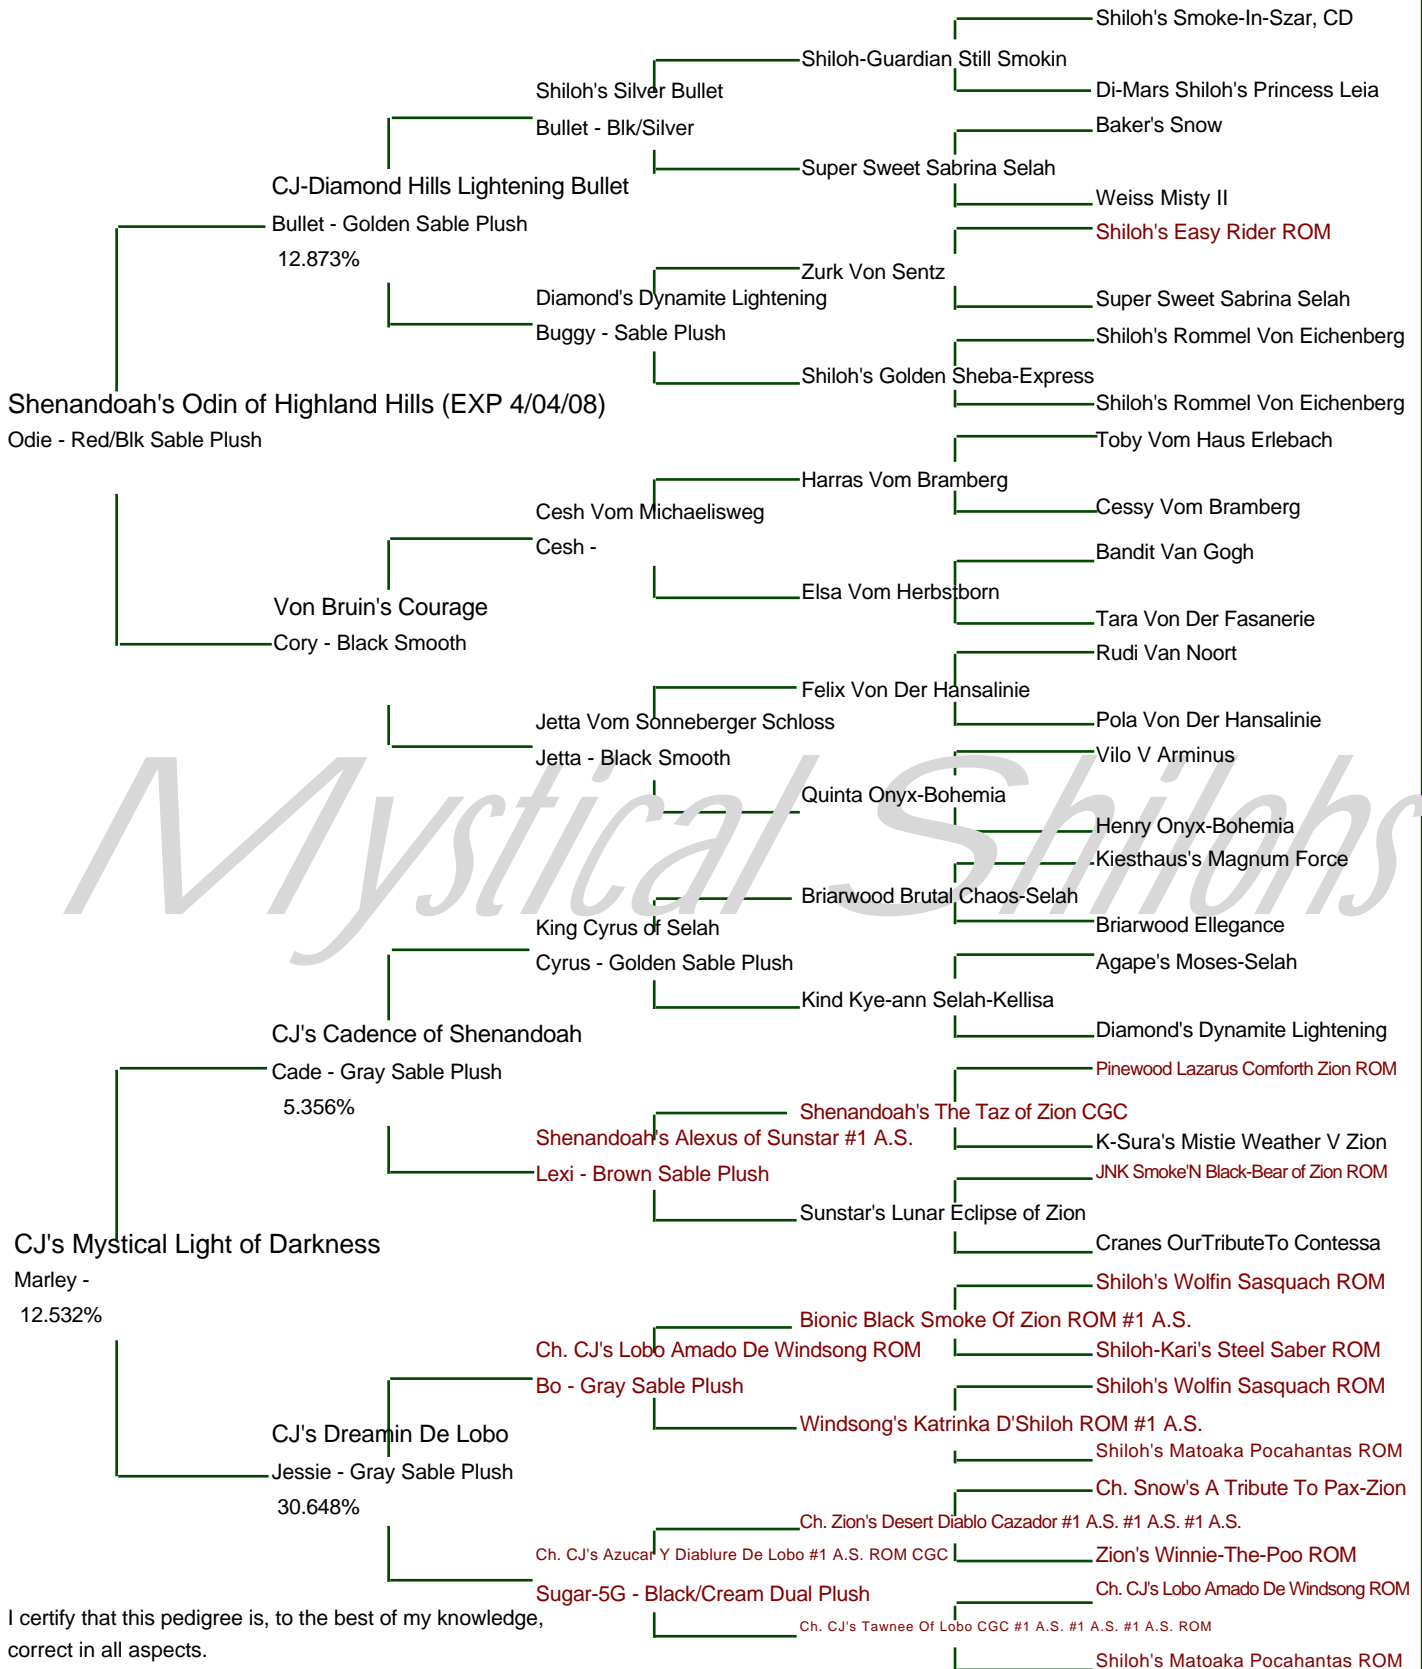

## Pedigree For Marley x Odin

6.294%

I certify that this pedigree is, to the best of my knowledge, correct in all aspects.  
 X \_\_\_\_\_ Date: \_\_\_\_\_