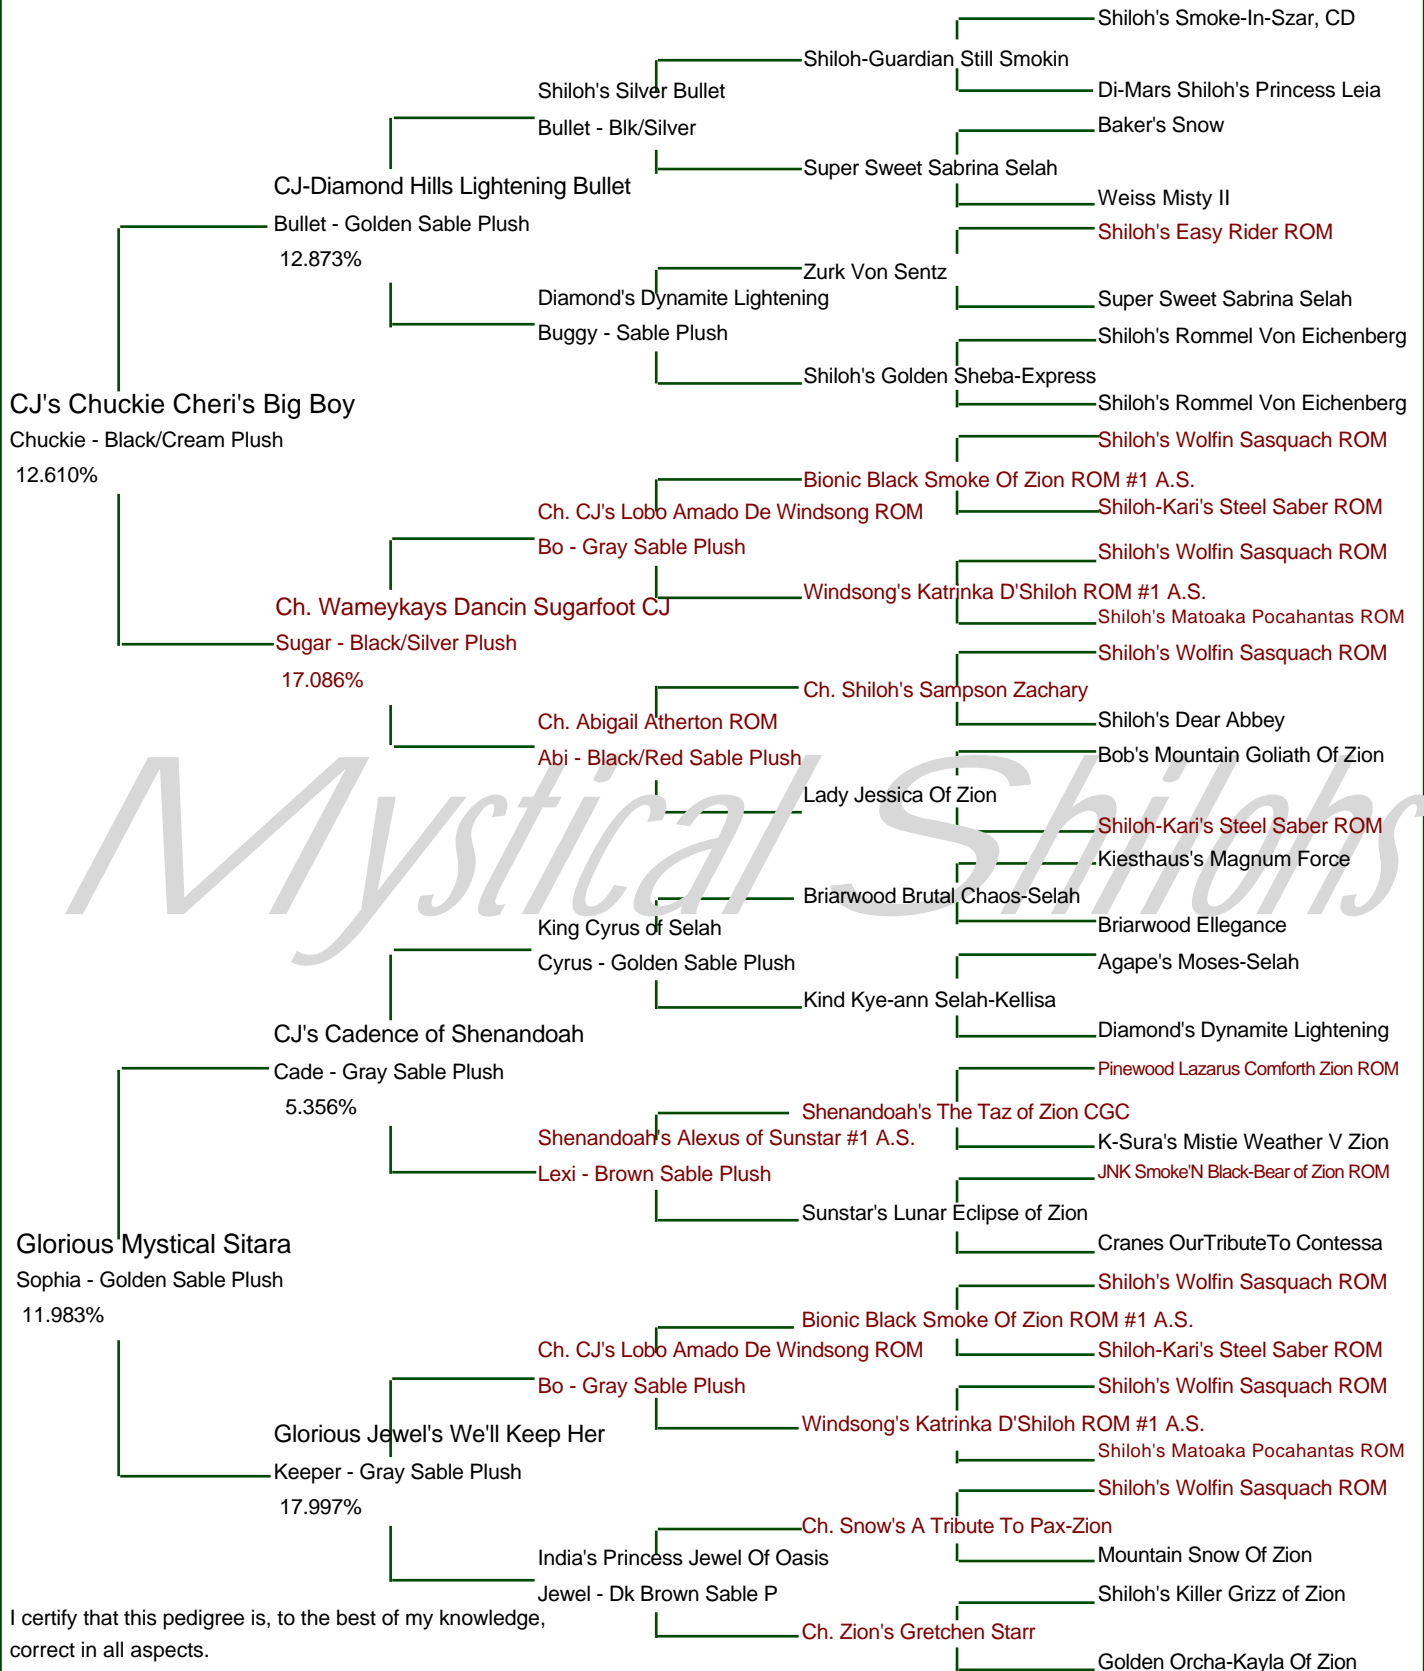

Suzanne Towns
 RR #4
 Marmora, Ontario
 613-395-3555

Pedigree For Sophia x Chuckie

16.160%

I certify that this pedigree is, to the best of my knowledge,
 correct in all aspects.
 X _____ Date: _____